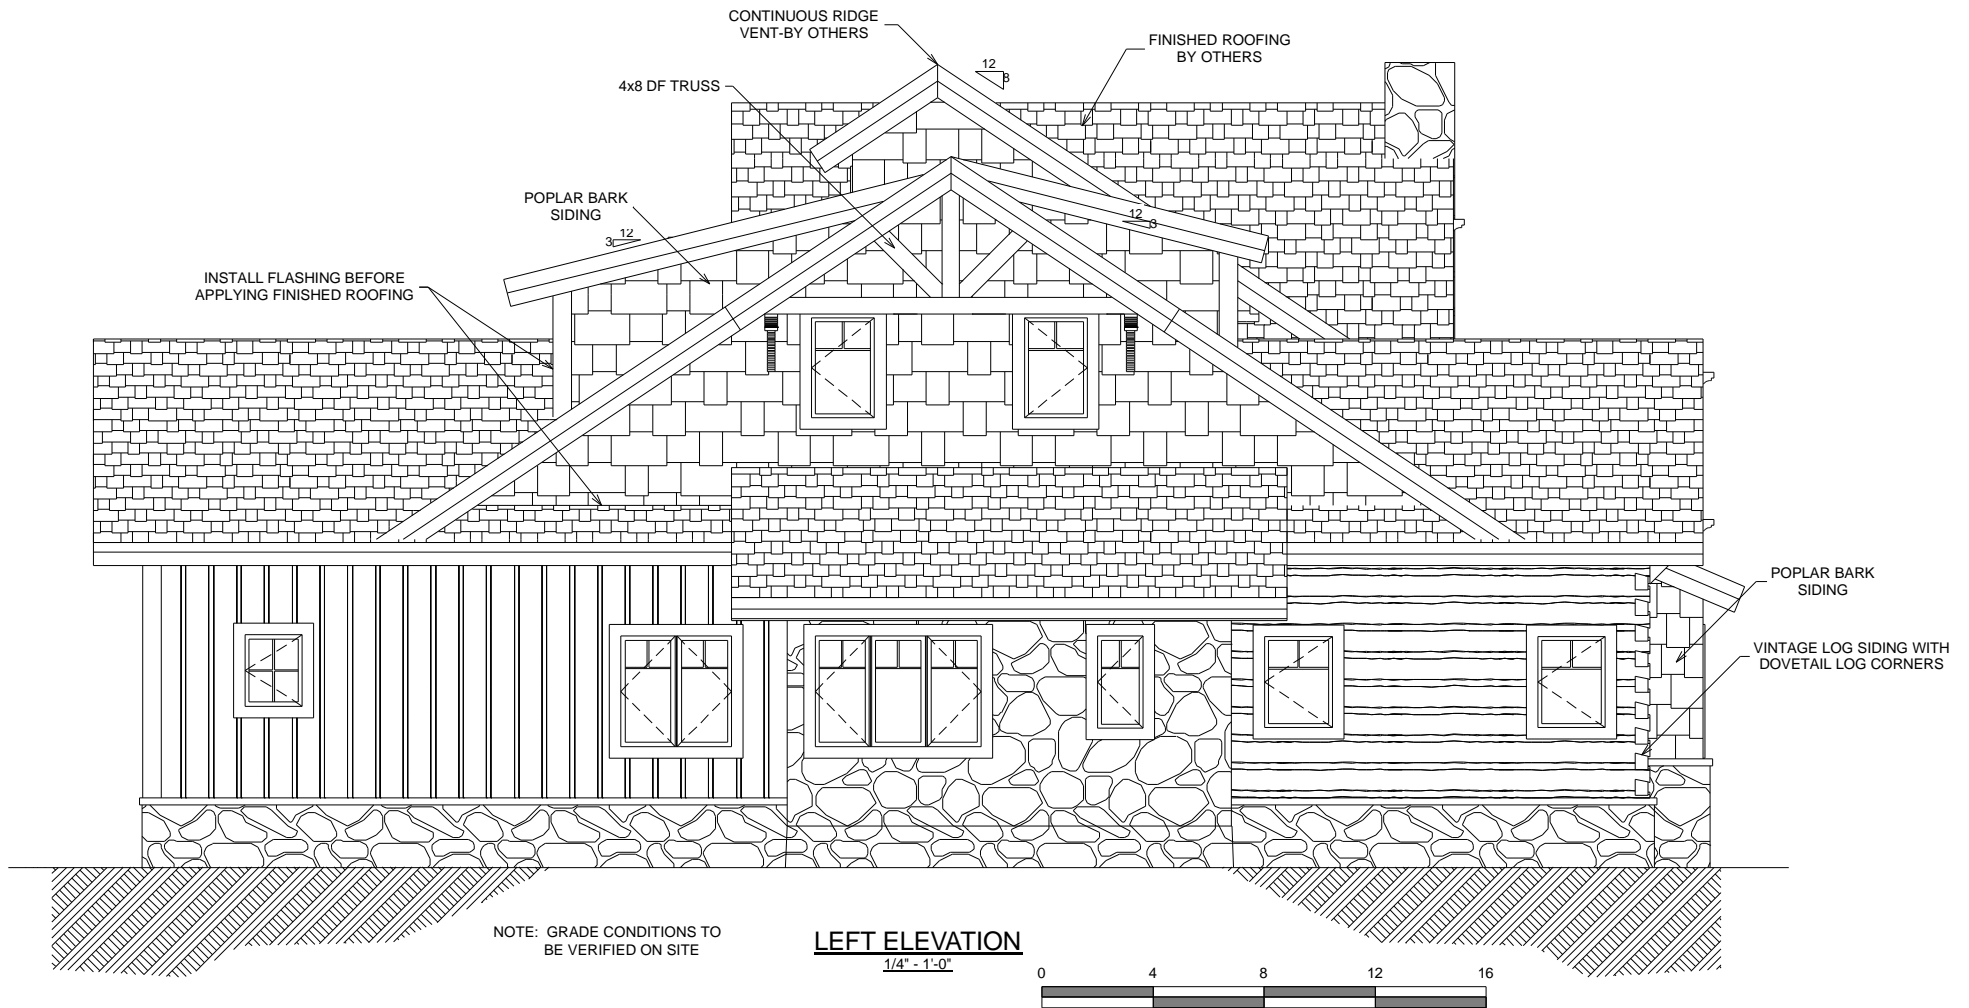

natural element homes

THE **BLACK HAWK LODGE**

114 County Road 577 <> Englewood, Tennessee <> 1-866-618-6564 <> www.NaturalElementHomes.com

© 2011 Natural Element Homes, LLC

MAIN FLOOR PLAN
1/4" = 1'-0"

SQUARE FOOTAGE	
HEATED AREAS:	
FIRST FLOOR.....	2280
SECOND FLOOR.....	1107
STORAGE.....	334
HEATED TOTAL.....	3721
UNHEATED AREAS:	
DECK/PORCH AREA.....	265
PATIO.....	315
CRAWL SPACE.....	2261

Copyrighted Home Plan ©2011
 Natural Element Homes, LLC
 1-866-618-6564

REAR ELEVATION

1/4" = 1'-0"

Copyrighted Home Plan ©2011
Natural Element Homes, LLC
1-866-618-6564

Copyrighted Home Plan ©2011
 Natural Element Homes, LLC
 1-866-618-6564