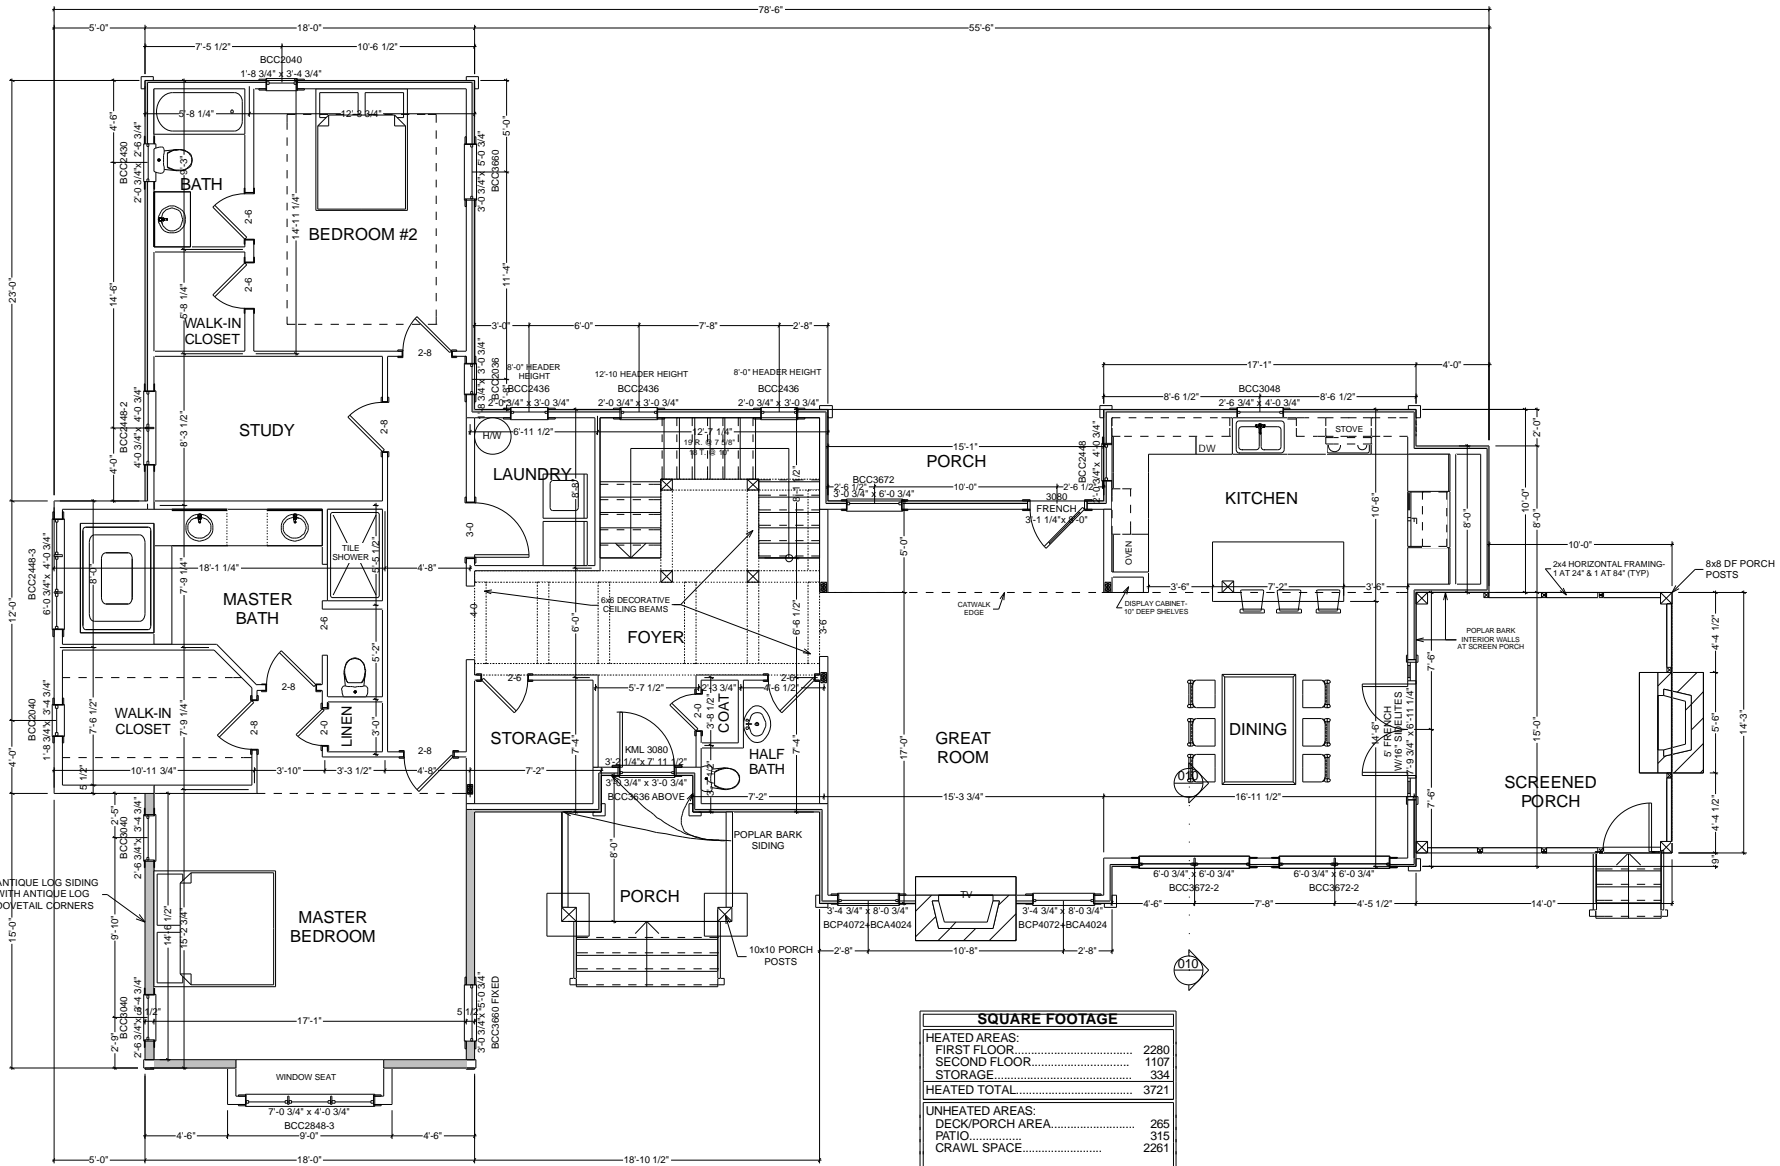

natural element homes

THE **BLACK HAWK LODGE**

114 County Road 577 <> Englewood, Tennessee <> 1-866-618-6564 <> www.NaturalElementHomes.com

© 2011 Natural Element Homes, LLC

MAIN FLOOR PLAN
1/4" = 1'-0"

SQUARE FOOTAGE	
HEATED AREAS:	
FIRST FLOOR.....	2280
SECOND FLOOR.....	1107
STORAGE.....	334
HEATED TOTAL.....	3721
UNHEATED AREAS:	
DECK/PORCH AREA.....	265
PATIO.....	315
CRAWL SPACE.....	2261

Copyrighted Home Plan ©2011
 Natural Element Homes, LLC
 1-866-618-6564

REAR ELEVATION

1/4" = 1'-0"

Copyrighted Home Plan ©2011
Natural Element Homes, LLC
1-866-618-6564

Copyrighted Home Plan ©2011
 Natural Element Homes, LLC
 1-866-618-6564