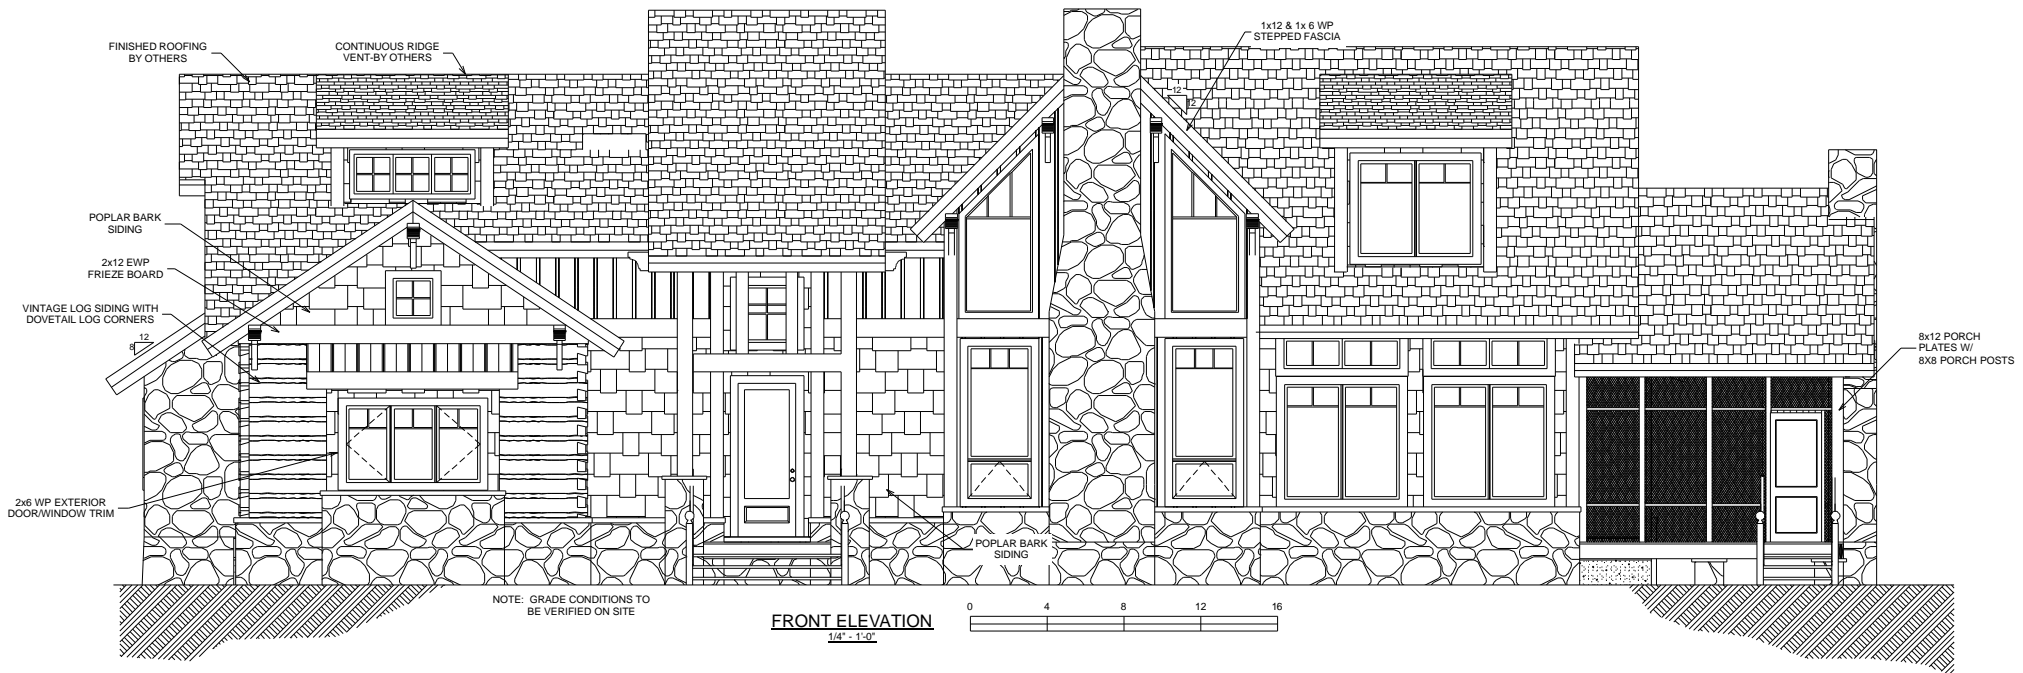

natural element homes

THE **BLACK HAWK LODGE**

114 County Road 577 <> Englewood, Tennessee <> 1-866-618-6564 <> www.NaturalElementHomes.com

© 2011 Natural Element Homes, LLC

MAIN FLOOR PLAN
1/4" = 1'-0"

SQUARE FOOTAGE	
HEATED AREAS:	
FIRST FLOOR.....	2280
SECOND FLOOR.....	1107
STORAGE.....	334
HEATED TOTAL.....	3721
UNHEATED AREAS:	
DECK/PORCH AREA.....	265
PATIO.....	315
CRAWL SPACE.....	2261

Copyrighted Home Plan ©2011
 Natural Element Homes, LLC
 1-866-618-6564

REAR ELEVATION

1/4" = 1'-0"

Copyrighted Home Plan ©2011
Natural Element Homes, LLC
1-866-618-6564

Copyrighted Home Plan ©2011
 Natural Element Homes, LLC
 1-866-618-6564